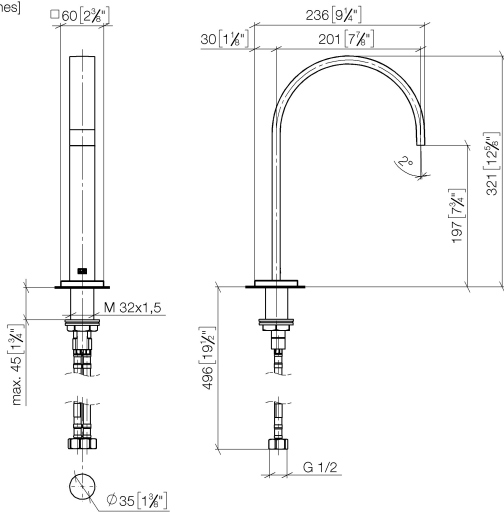

MEM Deck-mounted basin spout without pop-up waste - Brushed Champagne (22kt Gold)

MEM

13 716 782

- 200mm projection
- fixed spout
- rectangular, air-enriched flow
- height of mixer 321 mm
- height up to aerator 190 mm
- hole diameter 35 mm
- rosette 60 x 60 mm
- 2x screw-in M 10 x 1 pressure hose, leak-tested
- 1/2" connection
- max. flow 5.7 l/min
- lead-free
- This product can help a building meet the requirements of Green Building Rating Systems, e.g. LEED®, BREEAM®, DGNB

	Brushed Champagne (22kt Gold)	13 716 782-46
	Chrome	13 716 782-00
	Brushed Platinum	13 716 782-06
	Platinum	13 716 782-08
	Dark Chrome	13 716 782-19
	Brushed Durabrass (23kt Gold)	13 716 782-28
	Champagne (22kt Gold)	13 716 782-47
	Brushed Dark Platinum	13 716 782-99

13 716 782
mm [inches]

Flow rate chart

Certificates

GDV_0400289.

**MEM Deck-mounted basin spout without pop-up waste - Brushed Champagne
(22kt Gold)**

MEM

13 716 782
Parts for other
finishes can be found
here: [Chrome](#)