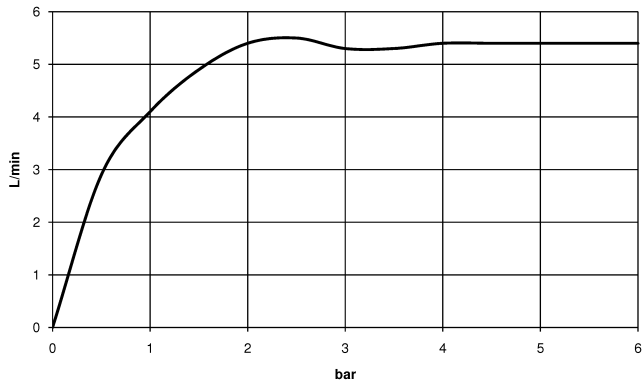

MEM Deck-mounted basin spout without pop-up waste - Brushed Champagne (22kt Gold)

MEM

13 716 782

- 200mm projection
- fixed spout
- rectangular, air-enriched flow
- height of mixer 321 mm
- height up to aerator 190 mm
- hole diameter 35 mm
- rosette 60 x 60 mm
- 2x screw-in M 10 x 1 pressure hose, leak-tested
- 1/2" connection
- max. flow 5.7 l/min
- lead-free
- This product can help a building meet the requirements of Green Building Rating Systems, e.g. LEED®, BREEAM®, DGNB

	Brushed Champagne (22kt Gold)	13 716 782-46
	Chrome	13 716 782-00
	Brushed Platinum	13 716 782-06
	Platinum	13 716 782-08
	Dark Chrome	13 716 782-19
	Brushed Durabrass (23kt Gold)	13 716 782-28
	Champagne (22kt Gold)	13 716 782-47
	Brushed Dark Platinum	13 716 782-99

13 716 782
mm [inches]

Flow rate chart

Certificates

GDV_0400289.

**MEM Deck-mounted basin spout without pop-up waste - Brushed Champagne
(22kt Gold)**

MEM

13 716 782
Parts for other
finishes can be found
here: [Chrome](#)